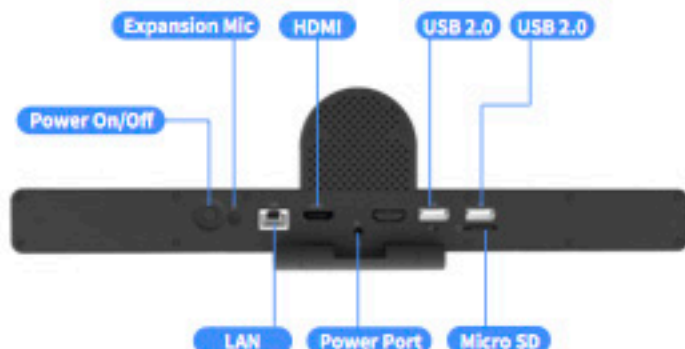

TVPRO HD 8

All-in-one Design for Huddle Rooms

TVPRO HD 8

TVPRO HD 8 is an all-in-one video conferencing endpoint that integrates codec, Full-HD camera and Hi-Fi audio. People can now experience plug&play video meeting anywhere with a single TV. The built-in Android operating system offers access to applications in the Google Play Store. Users will elevate their experience with its clear video and audio, screen-sharing capabilities, and more.

BACK
TO
HOME

TVPRO HD 8

FEATURES & BENEFITS

All-in-one design

Compact all-in-one form factor takes up less space and minimizes cable clutter.

90° wide field of view

Wide field of view solution allows everyone in the huddle room to be seen.

Multiple mounting options

Freedom to mount HD 8 wherever it works best—on the top of TV, wall, or camera stand—for the best possible huddle room experience.

Dual band WiFi

Experience more stable wireless network with the built-in 5G WiFi connection during the meeting.

Additional camera tilting

Designed with tilting lens for adjusting camera angle to work with different room configurations.

PRODUCT SPECIFICATIONS

Operate System

- Android 5.1

Full-HD Camera

- 1920 x 1080 pixels @ 30 fps
- 90° wide field of view
- H.264/MJPEG dual stream output
- Camera tilting by manual