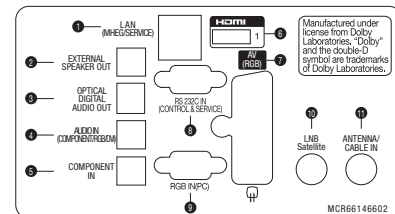

## Dimension

LX341C : 49" / 55" / 60"

		LX341C
Set Size (With Stand, WxHxD, mm)	49"	1106 x 697 x 220
	55"	1242 x 774 x 220
	60"	1363 x 844 x 294
Set Weight (With Stand, Set, kg)	49"	17.6
	55"	20.9
	60"	29.3
Vesa Compatibility	49"	300X300
	55"	300X300
	60"	300X300

## Connectivity

LX341C

- ① LAN (M/REG/SERVICE)
- ② EXTERNAL SPEAKER OUT
- ③ OPTICAL DIGITAL AUDIO OUT
- ④ AUDIO IN (COMPONENT/RGB/DVI)
- ⑤ COMPONENT IN
- ⑥ HDMI
- ⑦ AV/RGB
- ⑧ RS 232C IN (CONTROL & SERVICE)
- ⑨ RGB IN(PC)
- ⑩ LNB Satellite
- ⑪ ANTENNA / CABLE IN
- ⑫ HDMI IN 2 (MHL)
- ⑬ USB IN