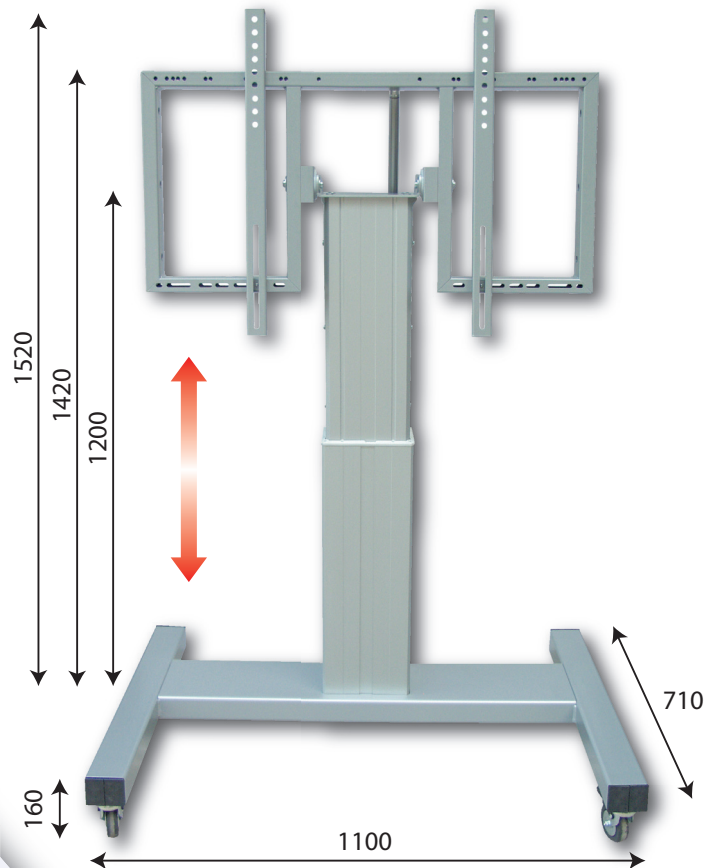

Electric Trolley

Max 150 Kg -330 Lbs

Movement performed with electric motor flip to any angle between 0 to 90°

Max size of monitor is 90" touchscreen

Movement performed with electric motor up do is 500mm max height is 1200mm

Universal screen mounts

Four individually locking castors