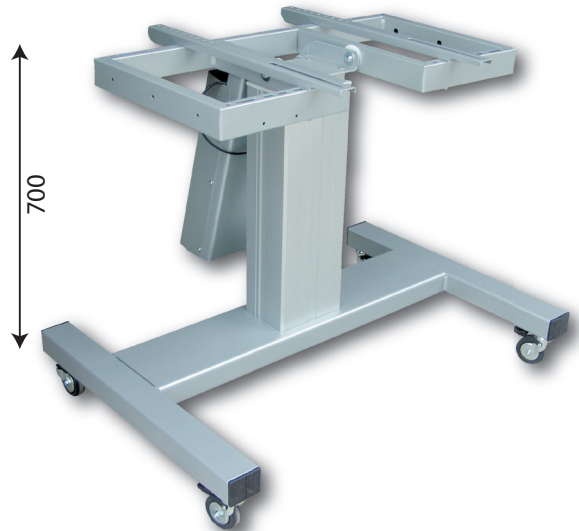

Electric Trolley

Max 150 Kg -330 Lbs

Movement performed with electric motor flip to any angle between 0 to 90°

Max size of monitor is 90" touchscreen

Movement performed with electric motor up do is 500mm max height is 1200mm

Universal screen mounts

Four individually locking castors