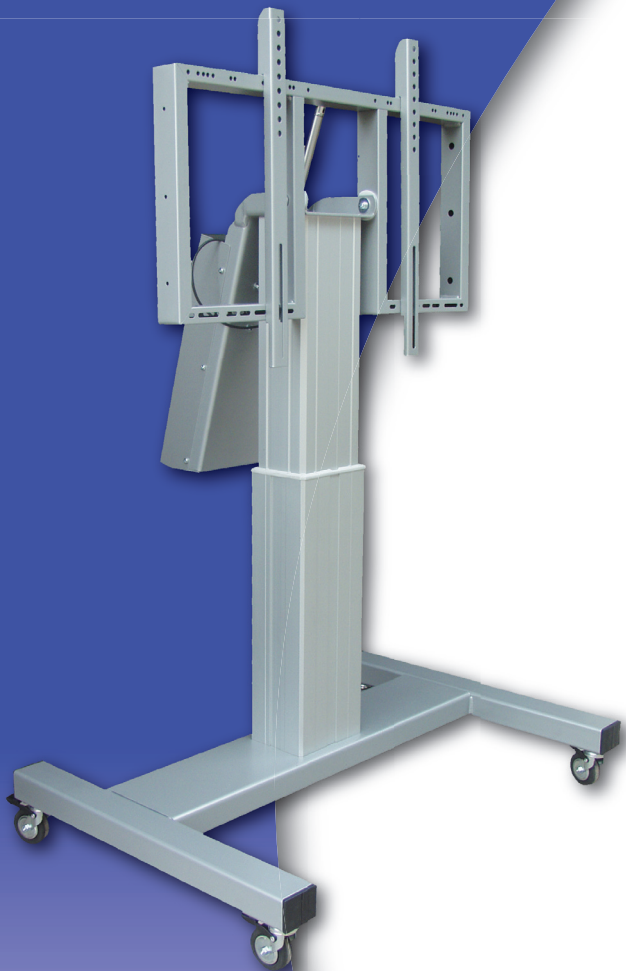

Electric Trolley

Max 150 Kg -330 Lbs

Movement performed with electric motor flip to any angle between 0 to 90°

Max size of monitor is 90" touchscreen

Movement performed with electric motor up do is 500mm max height is 1200mm

Universal screen mounts

Four individually locking castors