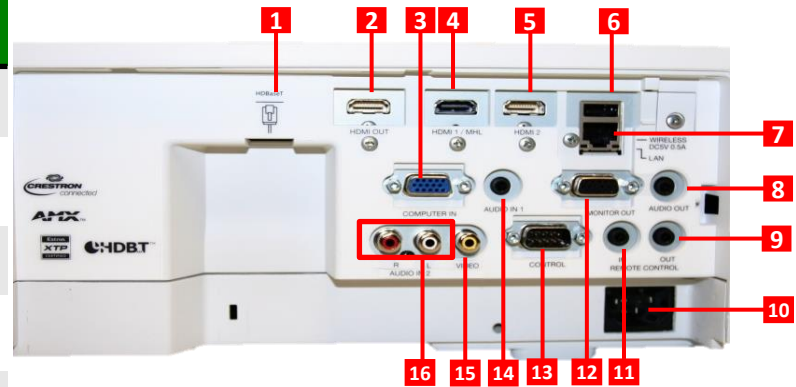

HDMI-Out

When sharing content on multiple screens by multiple projectors, HDMI-Out is used to bring the content signal from one projector to another.

Specifications

Model Name	CP-X5550	CP-WX5505	CP-WU5500	CP-WU5505
Projection Technology	3LCD, 3 Chip Technology			
Resolution	XGA 1024 x 768	WXGA 1280 x 800	WUXGA 1920 x 1200	
HDBaseT	No	Yes	No	Yes
Light Output	5,500 lumens	5,000 lumens		
Zoom	Manual (x1.6)		Manual (x1.7)	
Focus	Manual			
Lens Shift	Manual (V: 0-50%, H: ± 5%)		Manual (V: 0-50%, H: ± 4.4%)	
Lamp Power	300W			
Screen Size	30" – 300"			
Contrast Ratio	10,000 : 1			
Speaker	16W			
Dimensions (W x H x D)	18.1" x 5.4" x 13.1" (excluding protruding parts)			
Weight (Approx.)	14 lbs.			
Lamp Life (Approx.)	6,000 hours (Eco mode) 4,500 hours (Standard mode)			
Filter Life (Approx.)	10,000 hours			
USB Wireless Adapter	USB-WL-11N			

Input/Outputs

1. HDBaseT*
2. HDMI Out
3. Computer In
4. HDMI 1 / MHL
5. HDMI 2
6. USB Type A
7. LAN
8. Audio Out
9. Remote Control Out
10. AC Power
11. Remote Control In
12. Monitor Out
13. Control (RS-232C)
14. Audio In 1
15. Composite Video
16. Audio In 2 R & L