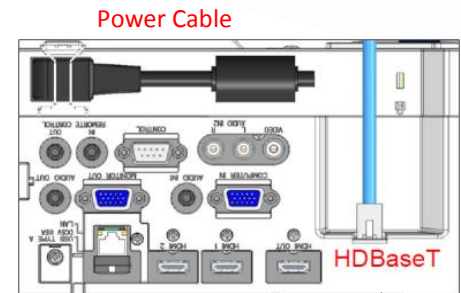

Bright room — ACCENTUALIZER, HDCR OFF

Bright room — ACCENTUALIZER, HDCR ON

Seamless Design

Seamless design in connecting HDBaseT™ and Power Cable as one cable solution.

*For models with HDBaseT

With New Advanced System Features

HDMI-Out

When sharing content on multiple screens by multiple projectors, HDMI-Out is used to bring the content signal from one projector to another.

Specifications

Model Name	CP-X5550	CP-WX5505	CP-WU5500	CP-WU5505
Projection Technology	3LCD, 3 Chip Technology			
Resolution	XGA 1024 x 768	WXGA 1280 x 800	WUXGA 1920 x 1200	
HDBaseT	No	Yes	No	Yes
Light Output	5,500 lumens	5,000 lumens		
Zoom	Manual (x1.6)		Manual (x1.7)	
Focus	Manual			
Lens Shift	Manual (V: 0-50%, H: ± 5%)		Manual (V: 0-50%, H: ± 4.4%)	
Lamp Power	300W			
Screen Size	30" – 300"			
Contrast Ratio	10,000 : 1			
Speaker	16W			
Dimensions (W x H x D)	18.1" x 5.4" x 13.1" (excluding protruding parts)			
Weight (Approx.)	14 lbs.			
Lamp Life (Approx.)	6,000 hours (Eco mode) 4,500 hours (Standard mode)			
Filter Life (Approx.)	10,000 hours			
USB Wireless Adapter	USB-WL-11N			