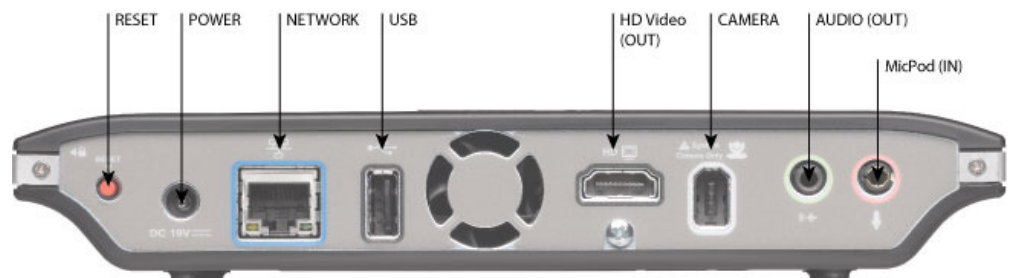

Intelligent Network Features

Adaptive Motion Control (AMC) including Forward Error
Correction (FEC)
NAT/firewall traversal (H.460/SIP)
IPv4 and IPv6 support
Auto bandwidth detection

Directory and Address Book

Up to 1000 local directory entries
Save, lock, remove, redial list features
Missed call notification
Auto-discovery directory lookup (patent pending)
LDAP support/H.350 compliant
Skype™ contacts support
H.323 URI dialing support (Annex O)

System Management

SNMP
Backup and restore capability

Power

AC Voltage 100–240V, 50–60 Hz, 1.0A via external power
supply
Typical power consumption: 75.4 watts
Maximum power consumption: 91.5 watts
Maximum calorific power: 312 BTU/H

Environmental Data

Operating temperature: 0° C (32° F) to 40° C (104° F)
Operating humidity: 15% to 85%, non-condensing
Storage temperature: -20° C (-4° F) to 60° C (140° F)
Storage humidity: 10% to 90%, non-condensing

Codec Dimensions

Width: 206 mm (8.1")
Depth: 121 mm (4.7")
Height: 33 mm (1.3")
Weight: 0.45 Kg (1.0 lbs)

Regulatory Model Number

LifeSize Passport = LFZ-014

Regulatory Certifications

FCC Class A: LifeSize Passport - LifeSize Camera
FCC Class B: LifeSize Passport - LifeSize Focus

Microsoft® qualified with Microsoft® Office Communications
Server 2007 R2™ and interoperable with Microsoft Lync™.

* Recording data requires LifeSize® Virtual Link™

AMERICAS:

LifeSize
1601 S. MoPac Expressway
Suite 100
Austin, Texas 78746 USA

+1 512 347 9300
Toll Free US +1 877 543 3749
E-mail info@lifesize.com
www.lifesize.com

EMEA:

LifeSize Regional Office
+49 89 1222 899 0 (Germany)
Toll Free Europe +00 8000 999 09 799

APAC:

LifeSize Regional Office
+65 6303 8370 (Singapore)