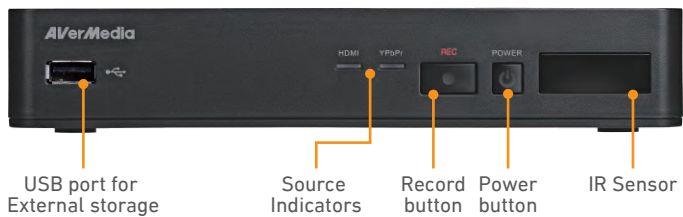

EzRecorder 310 ER310

Your ultimate DVR.

AVerMedia EzRecorder 310 captures your favorite HD programs. It's a standalone video recorder that works great with your set-top box. Simply connect any HDMI or component video source to your EzRecorder 310 and start recording HD footages in 1080p. With scheduled recording and auto power-on functions, capturing your beloved sporting events and movies has never been easier. The support for removable internal and external hard drives allow you to save countless videos and easily share them with friends on PCs or mobile devices.

Record in 1080p

Schedule recording

Intuitive on-screen management

Standalone
No PC required

No file encryption—
playable on all major
platforms

EzRecorder 310 ER310

Your ultimate DVR.

Connection Diagram

Front and Rear View

Specifications

Input:

- HDMI 1
- Component video and audio L/R₂

Output:

- HDMI pass-thru

Storage:

- USB 2.0 port: external storage
- SATA II slot: internal 2.5" SATA HDD ₃