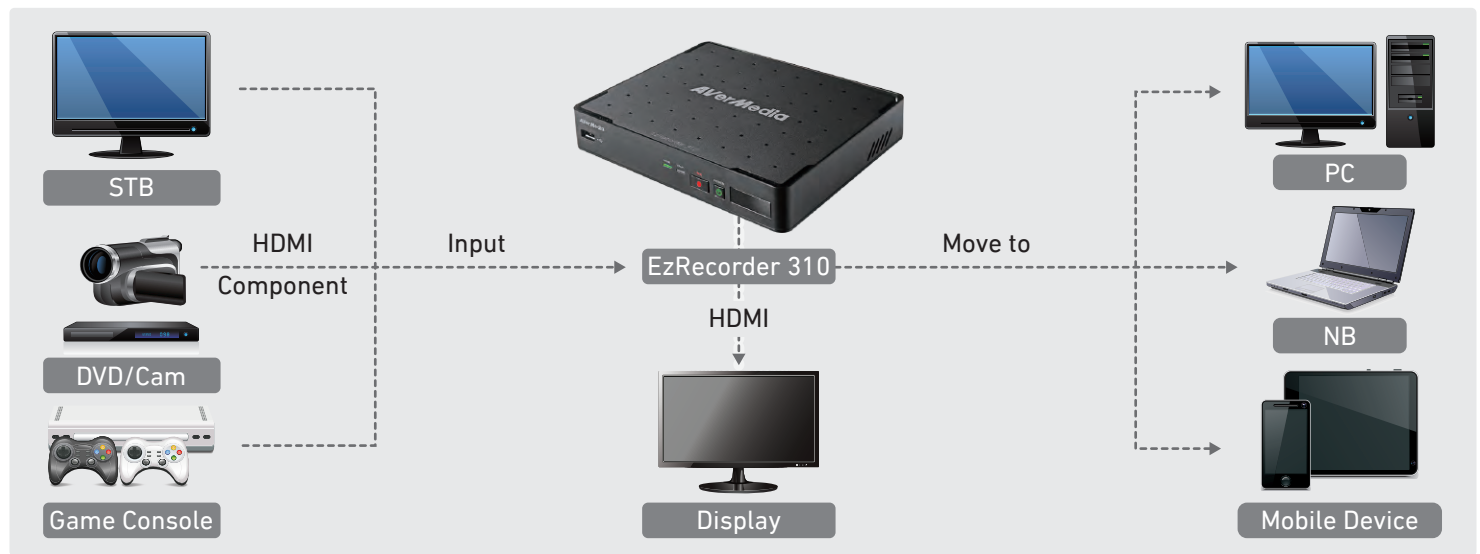

EzRecorder 310 ER310

Your ultimate DVR.

AVerMedia EzRecorder 310 captures your favorite HD programs. It's a standalone video recorder that works great with your set-top box. Simply connect any HDMI or component video source to your EzRecorder 310 and start recording HD footages in 1080p. With scheduled recording and auto power-on functions, capturing your beloved sporting events and movies has never been easier. The support for removable internal and external hard drives allow you to save countless videos and easily share them with friends on PCs or mobile devices.

 RECORDING PROTECTED HD CONTENT WITH A SPLITTER IS PROHIBITED BY LAW.

Features

- Record in 1080p
- Scheduled recording
- Intuitive on-screen management
- No file encryption—playable on all major platforms
- Standalone, no PC required
- 1-click record and snapshot
- Auto STB recording via IR Learning
- Expandable storage for unlimited content saving
- Energy efficient standby power (under 0.5 W)
- Video multi-trimming

Record in 1080p

Schedule recording

Intuitive on-screen management

Standalone
No PC required

No file encryption—
playable on all major
platforms

EzRecorder 310 ER310

Your ultimate DVR.

Connection Diagram

Front and Rear View

Specifications

Input:

- HDMI 1
- Component video and audio L/R₂

Output:

- HDMI pass-thru

Storage:

- USB 2.0 port: external storage
- SATA II slot: internal 2.5" SATA HDD ₃